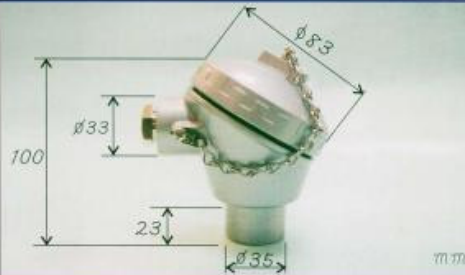

Thermocouple head

NEW

KN4 (A) (Aluminum)

NEW

KN4 (L) (Aluminum)

NEW

KHL(SUS316)

NEW